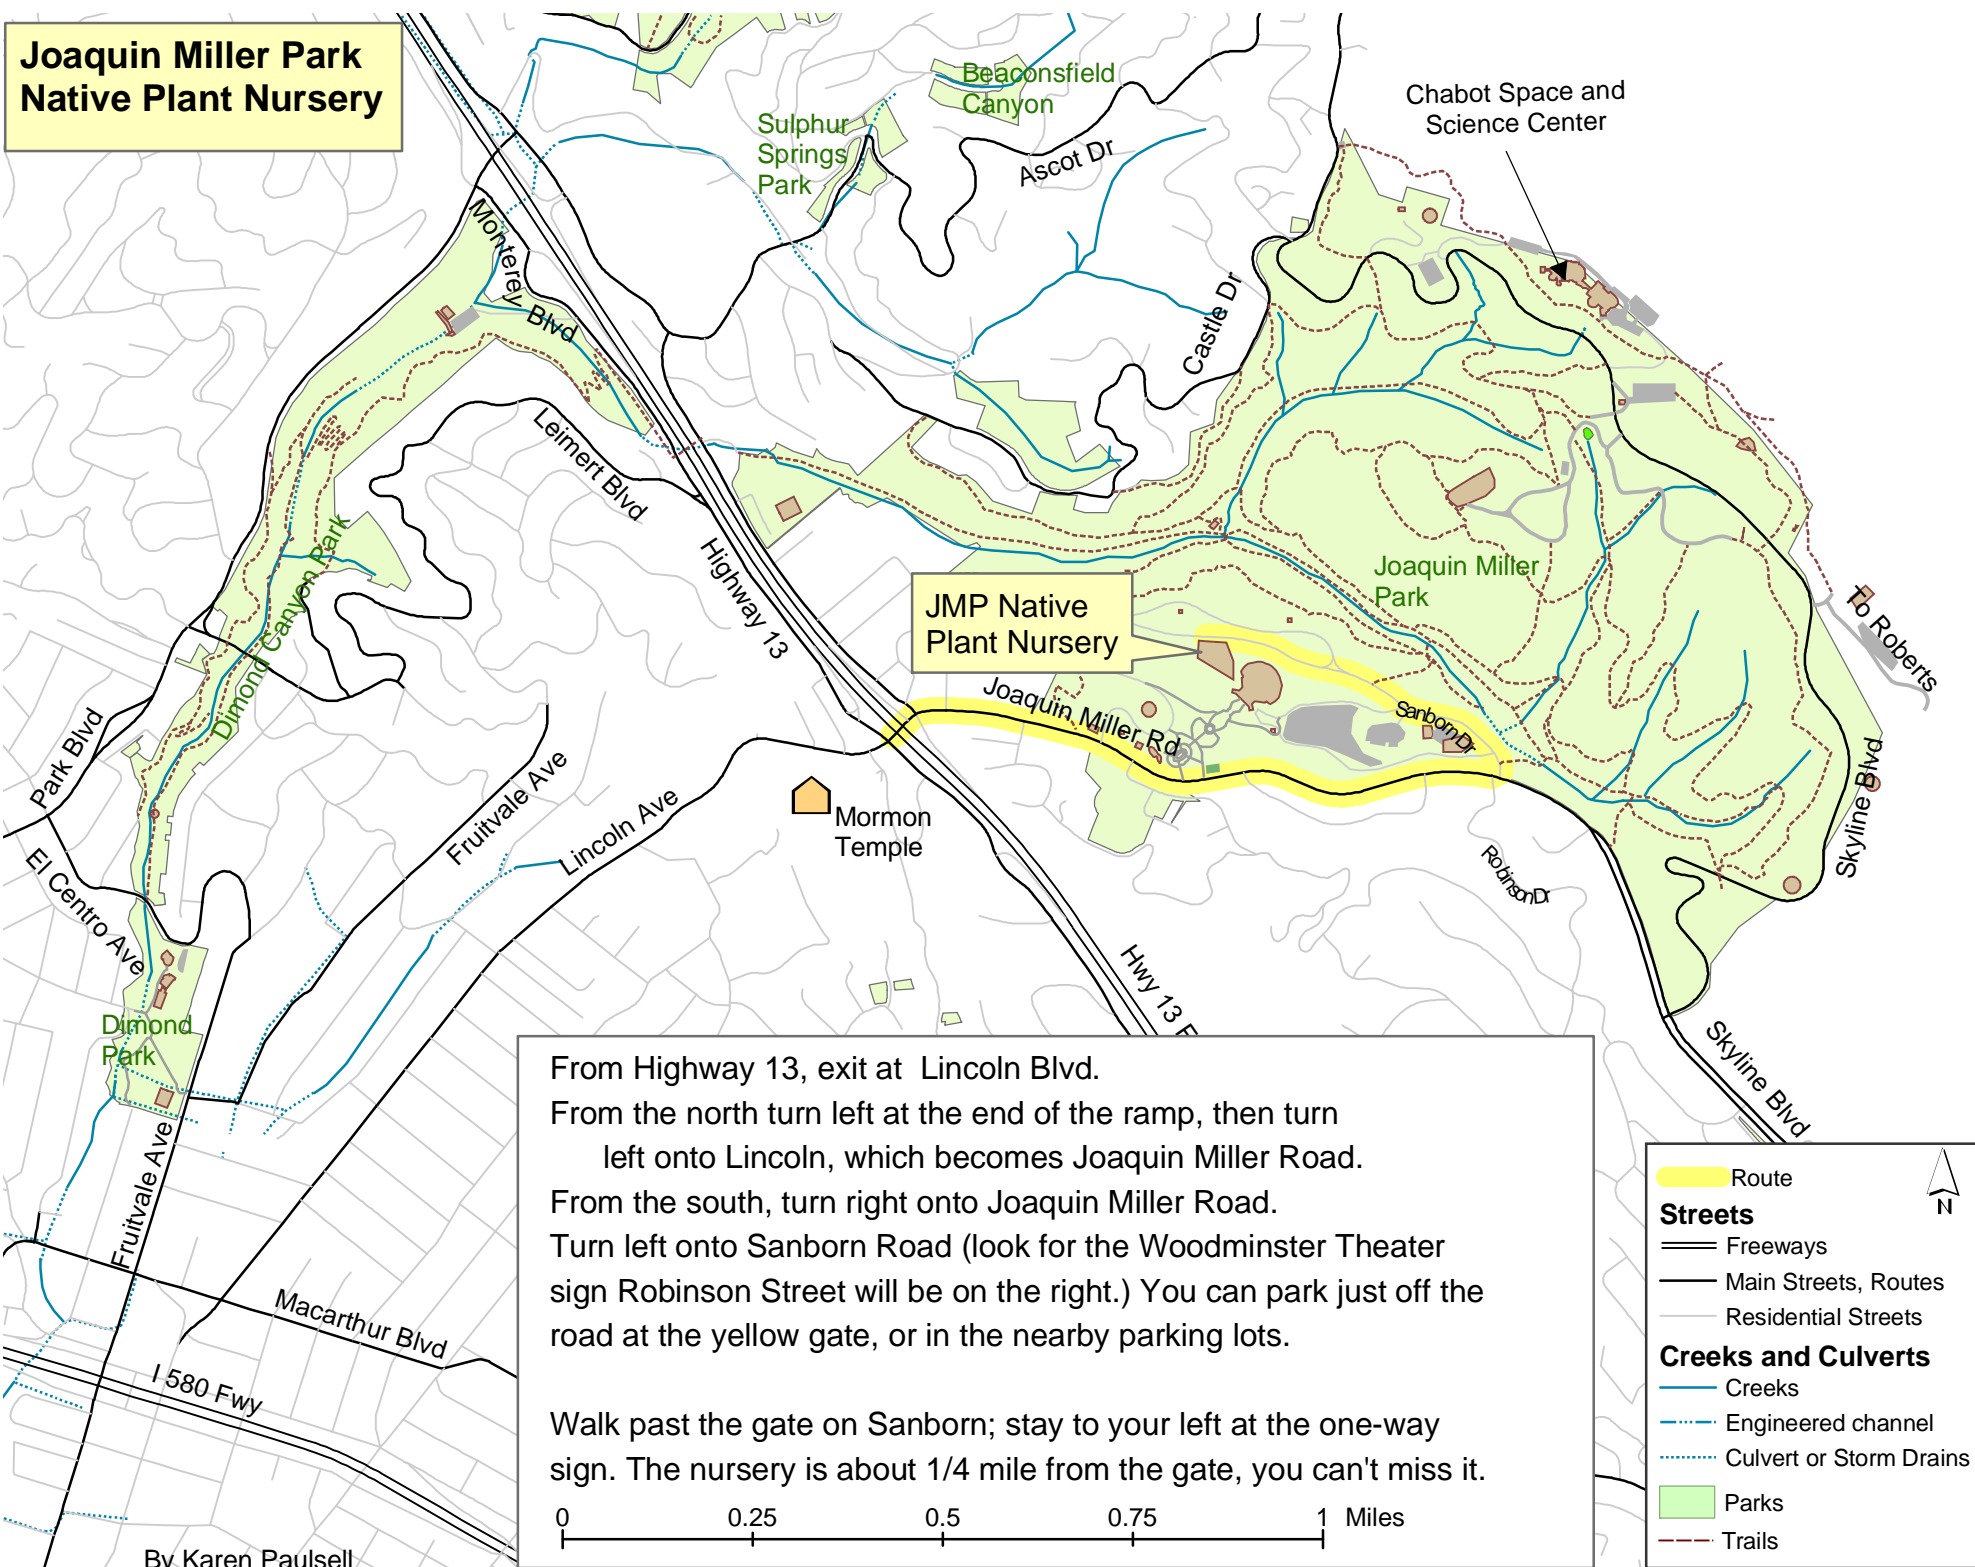

**Joaquin Miller Park  
Native Plant Nursery**

From Highway 13, exit at Lincoln Blvd.  
 From the north turn left at the end of the ramp, then turn left onto Lincoln, which becomes Joaquin Miller Road.  
 From the south, turn right onto Joaquin Miller Road.  
 Turn left onto Sanborn Road (look for the Woodminster Theater sign Robinson Street will be on the right.) You can park just off the road at the yellow gate, or in the nearby parking lots.

Walk past the gate on Sanborn; stay to your left at the one-way sign. The nursery is about 1/4 mile from the gate, you can't miss it.

0 0.25 0.5 0.75 1 Miles

**Route**  
 Route

**Streets**  
 Freeways  
 Main Streets, Routes  
 Residential Streets

**Creeks and Culverts**  
 Creeks  
 Engineered channel  
 Culvert or Storm Drains

**Parks**  
 Parks

**Trails**  
 Trails

N