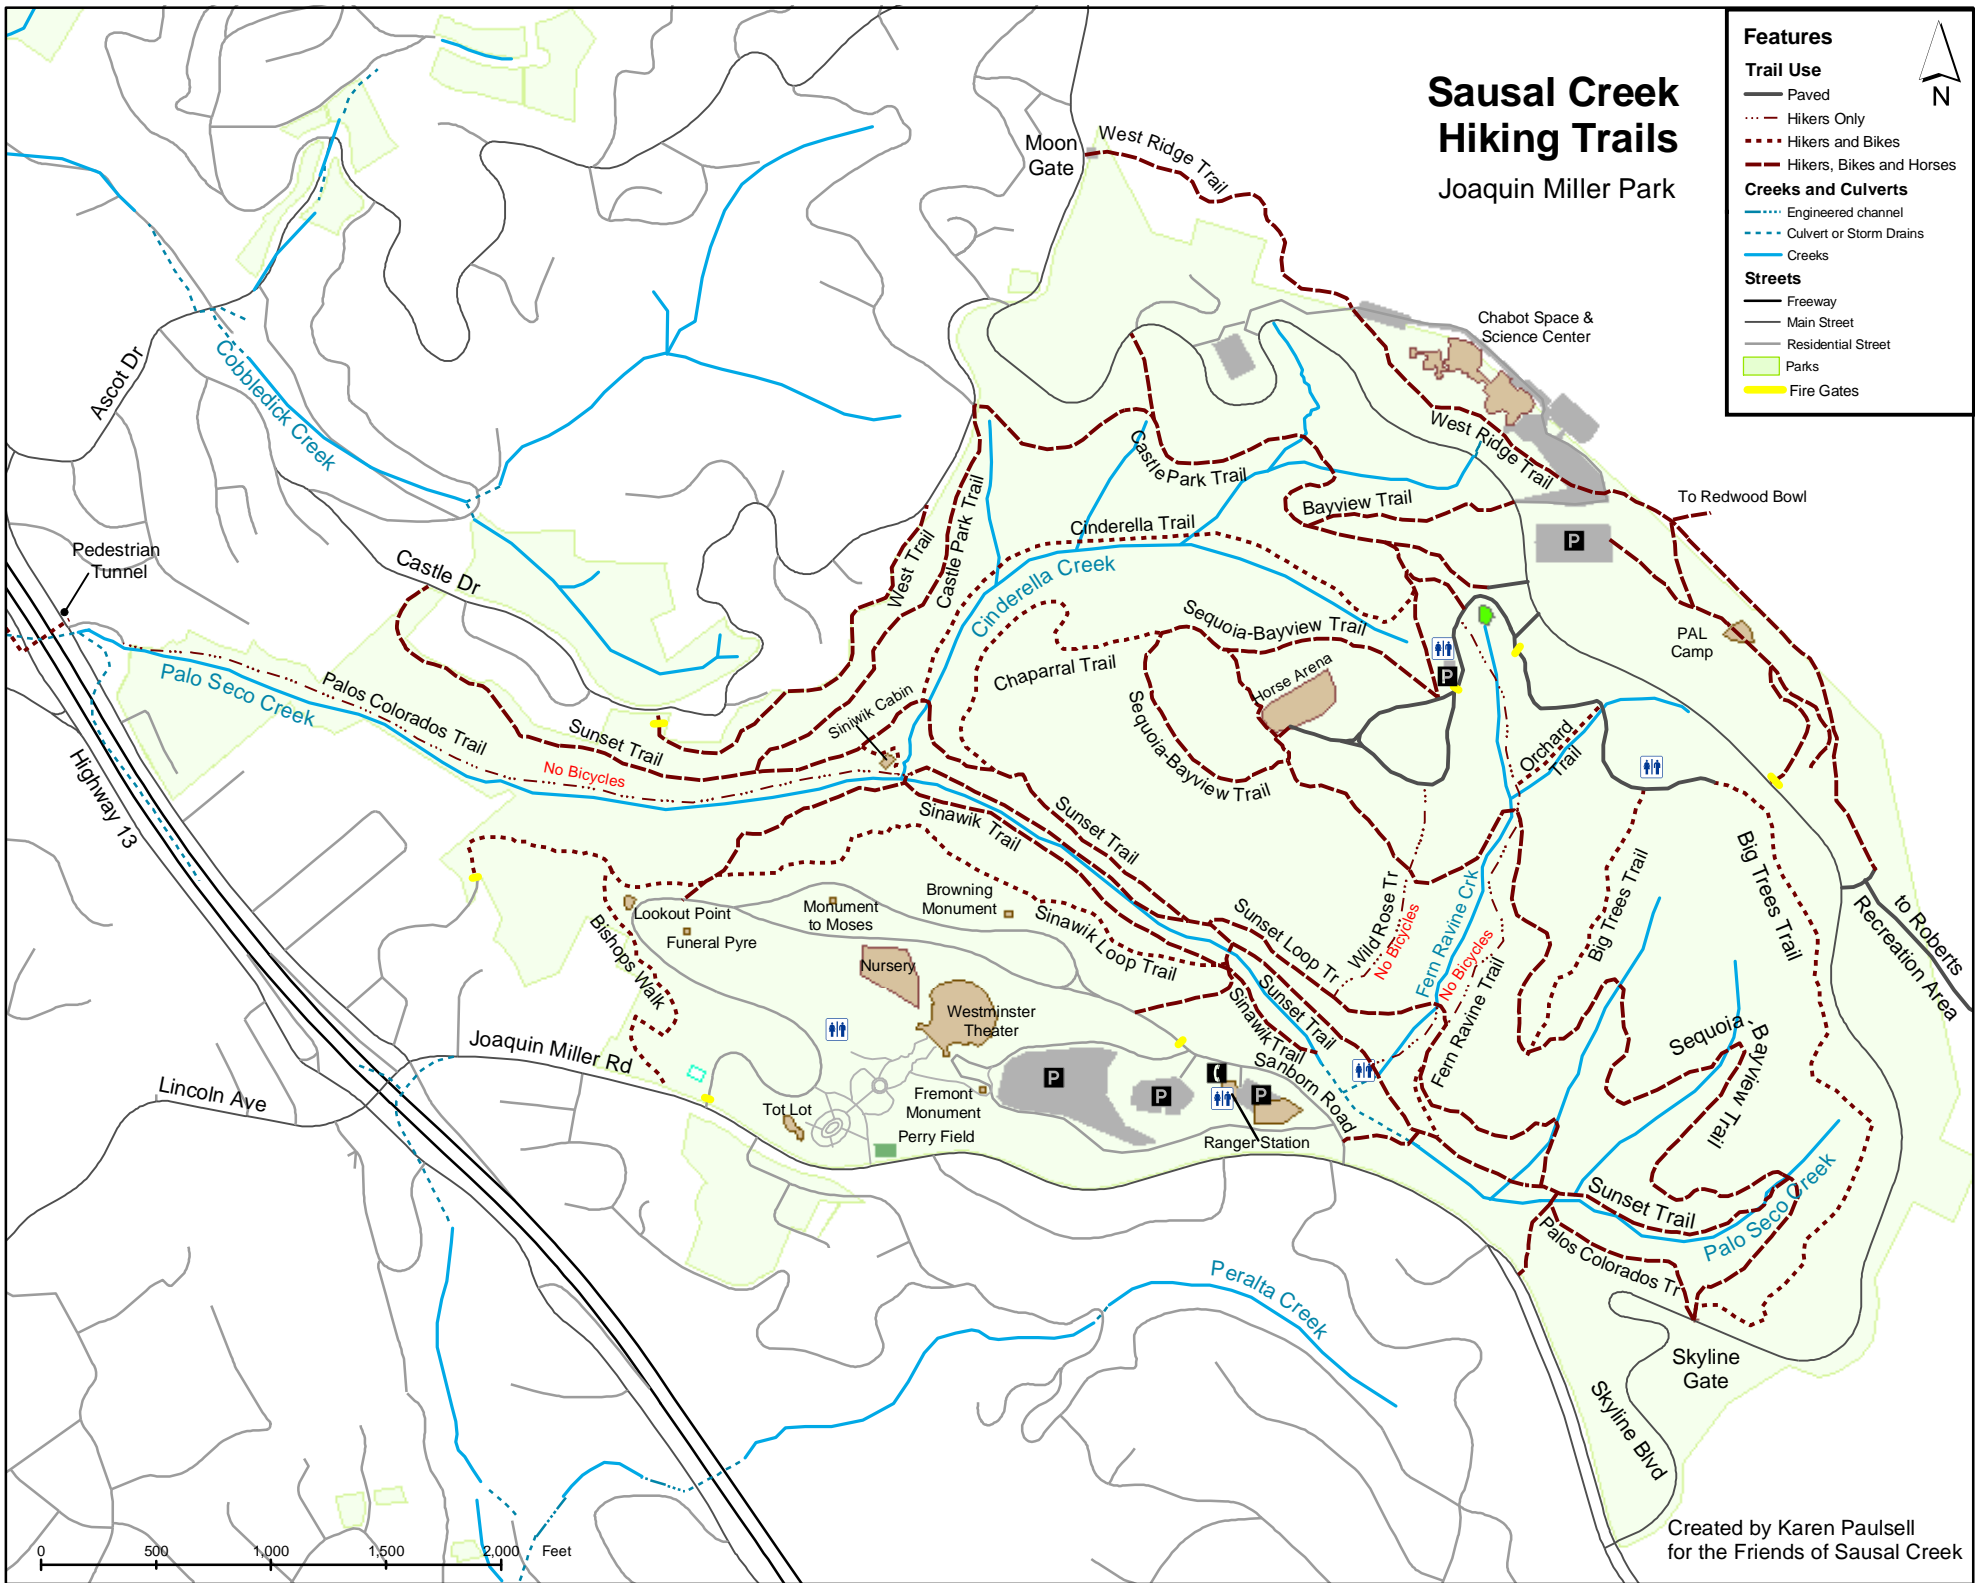

Sausal Creek Hiking Trails

Joaquin Miller Park

Features

Trail Use

- Paved
- Hikers Only
- Hikers and Bikes
- Hikers, Bikes and Horses

Creeks and Culverts

- Engineered channel
- Culvert or Storm Drains
- Creeks

Streets

- Freeway
- Main Street
- Residential Street
- Parks
- Fire Gates

Created by Karen Paulsell
for the Friends of Sausal Creek