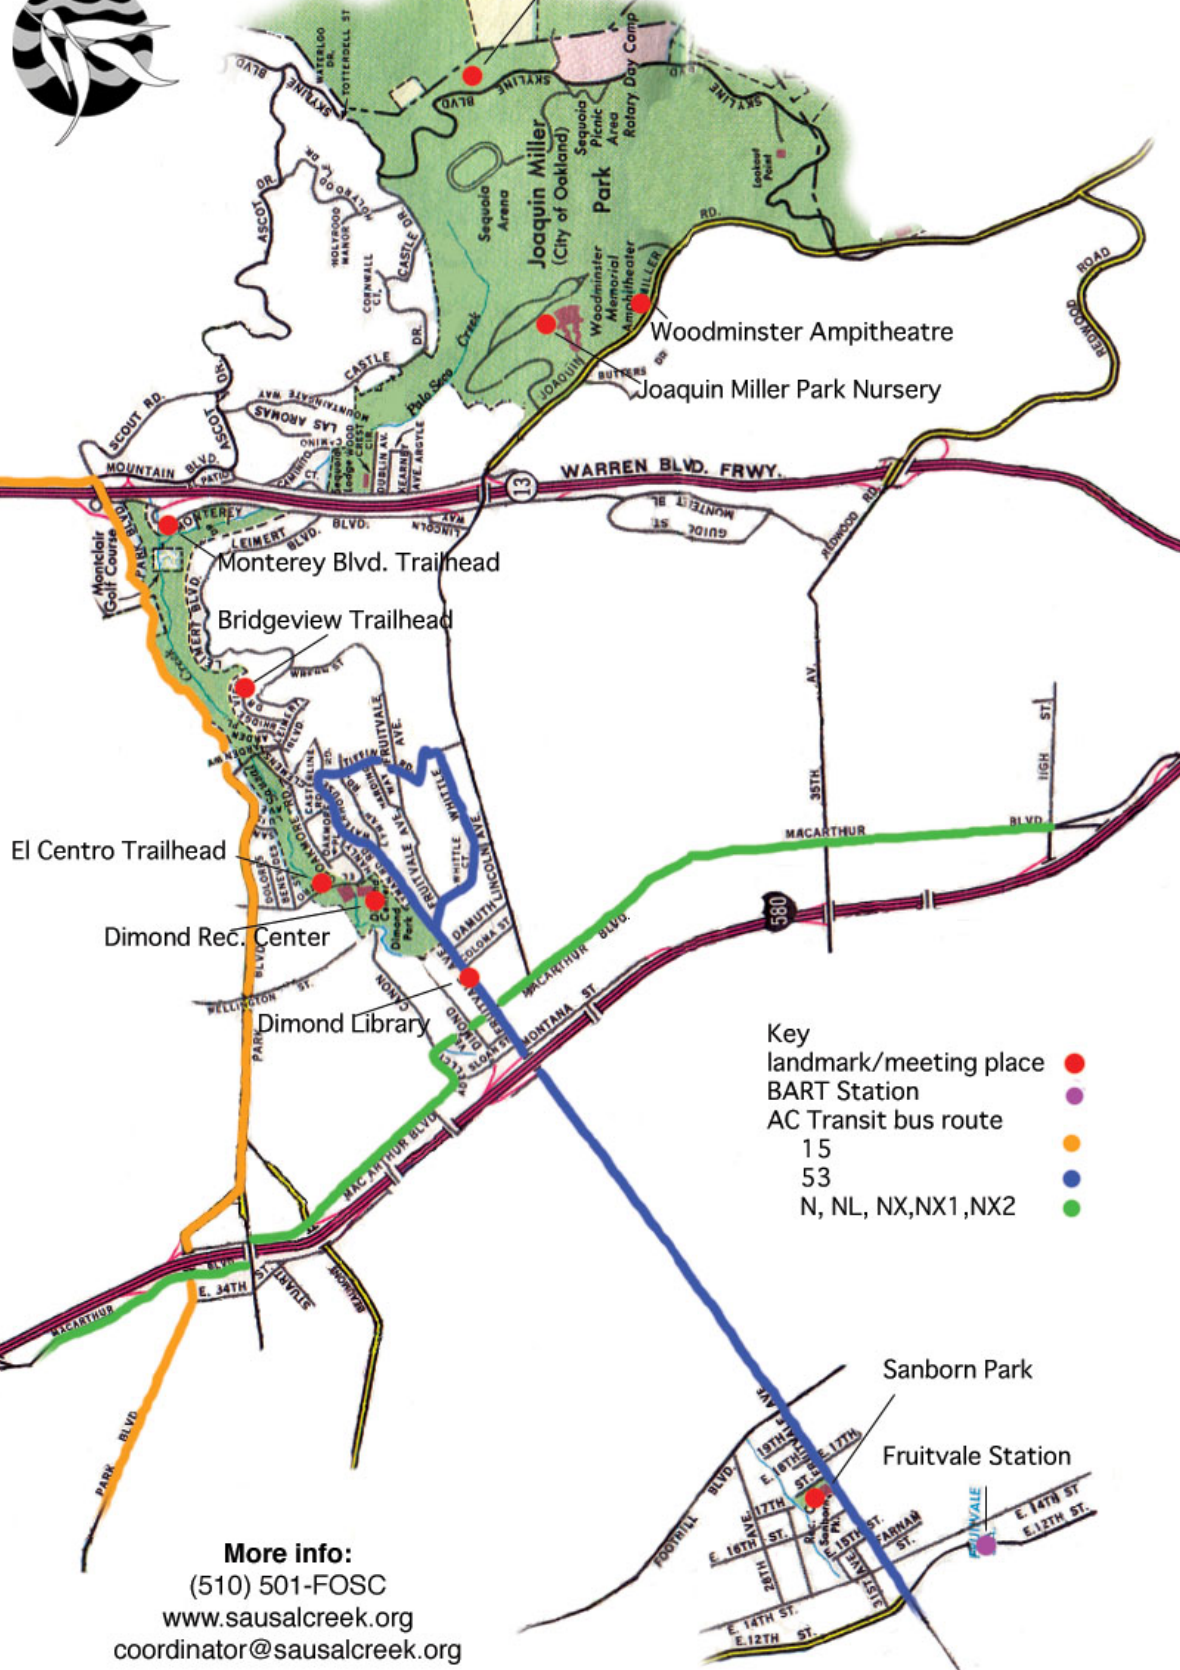

Friends of Sausal Creek Key Places and Transit Map

Chabot Space
and Science Center

More info:
 (510) 501-FOSC
www.sausalcreek.org
coordinator@sausalcreek.org

- Key
- landmark/meeting place ●
 - BART Station ●
 - AC Transit bus route
 - 15 ●
 - 53 ●
 - N, NL, NX, NX1, NX2 ●

Sanborn Park
 Fruitvale Station